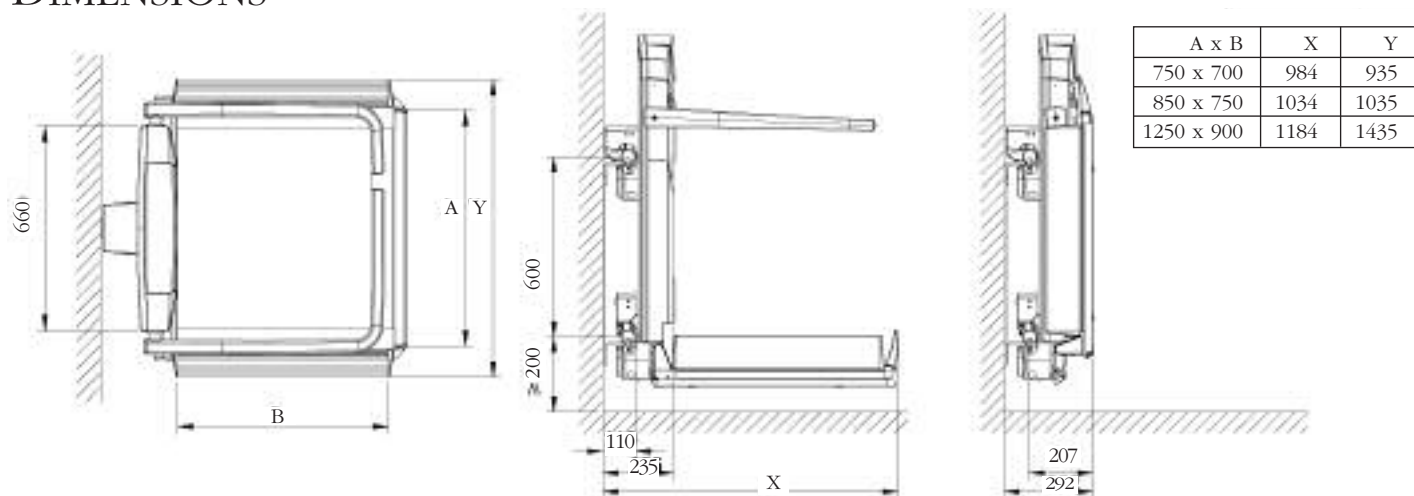

Radius by EquiLift

DIMENSIONS

Minimum stairway dimension (mm) fixation						
Platform sizes		Wall		Stanchion		
Length	Width	A	B1	B2	R	
750	700	925	1035	1065	1090	
850	750	992	1102	1132	1157	
1250	900	1219	1219	1359	1384	

Minimum overrun downstairs (mm)		
Platform	Rail	Platform
750	(step depth +515)	(step depth +845)
850	(step depth +565)	(step depth +945)
1250	(step depth +765)	(step depth +1345)

TECHNICAL DATA

Radius is a battery operated, slim platform lift for wheelchair users and fits most staircases - straight, around corners (even spiral), and can be fitted to either side of the stairs. The Radius is specially designed for easy and fast installation and does not require a separate machine cabinet.

Manufactured in: The Netherlands
Lifting capacity: 250kg
Operator Controls: User interface with 'hold to run' button and display. Can be operated on platform or can be taken in hand. Wireless call & park station at all landings with 'hold to run' buttons
Drive system: Rack and pinion system
Rail: Two steel tubes, diameter 50mm
Standard platform sizes: 750mm x 700mm (l x w)
 850mm x 750mm (l x w)
 1250mm x 900mm (l x w)
Electrical power supply: 230V AC, 0.35A 50/60 Hz, 2 batteries 24V DC 25A
Speed: Max 0.15 m/s
Control supply: 24V AC
Motor: 2 x 0.35 Kw
Technical compliance: CE approved
Operating range: Inclination - 10 degrees up to 65 degrees on straight parts (-10 degrees up to 45 degrees on curved parts)
Standard Colour: Platform: Dove Grey (Sikkens 500B3) in combination with Ice Grey (Sikkens UN.02.77), Cool Blue (Sikkens T0.10.80), Buttermilk (Sikkens G8.06.90), Warm Lilac (Sikkens V0.07.80).
 Rail: Dove Grey, Ice Grey, Cool Blue, Buttermilk, Warm Lilac.