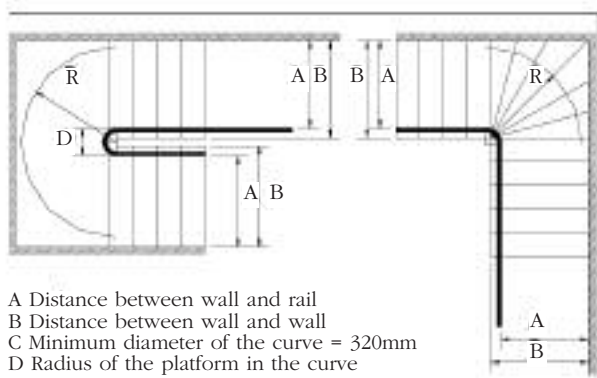

Radius by EquiLift

DIMENSIONS

Minimum stairway dimension (mm) fixation						
Platform sizes		Wall		Stanchion		
Length	Width	A	B1	B2	R	
750	700	925	1035	1065	1090	
850	750	992	1102	1132	1157	
1250	900	1219	1219	1359	1384	

Minimum overrun downstairs (mm)		
Platform	Rail	Platform
750	(step depth +515)	(step depth +845)
850	(step depth +565)	(step depth +945)
1250	(step depth +765)	(step depth +1345)

TECHNICAL DATA

Radius is a battery operated, slim platform lift for wheelchair users and fits most staircases - straight, around corners (even spiral), and can be fitted to either side of the stairs. The Radius is specially designed for easy and fast installation and does not require a separate machine cabinet.

Manufactured in: The Netherlands
Lifting capacity: 250kg
Operator Controls: User interface with 'hold to run' button and display. Can be operated on platform or can be taken in hand. Wireless call & park station at all landings with 'hold to run' buttons
Drive system: Rack and pinion system
Rail: Two steel tubes, diameter 50mm
Standard platform sizes: 750mm x 700mm (l x w)
 850mm x 750mm (l x w)
 1250mm x 900mm (l x w)
Electrical power supply: 230V AC, 0.35A 50/60 Hz, 2 batteries 24V DC 25A
Speed: Max 0.15 m/s
Control supply: 24V AC
Motor: 2 x 0.35 Kw
Technical compliance: CE approved
Operating range: Inclination - 10 degrees up to 65 degrees on straight parts (-10 degrees up to 45 degrees on curved parts)
Standard Colour: Platform: Dove Grey (Sikkens 500B3) in combination with Ice Grey (Sikkens UN.02.77), Cool Blue (Sikkens T0.10.80), Buttermilk (Sikkens G8.06.90), Warm Lilac (Sikkens V0.07.80).
 Rail: Dove Grey, Ice Grey, Cool Blue, Buttermilk, Warm Lilac.